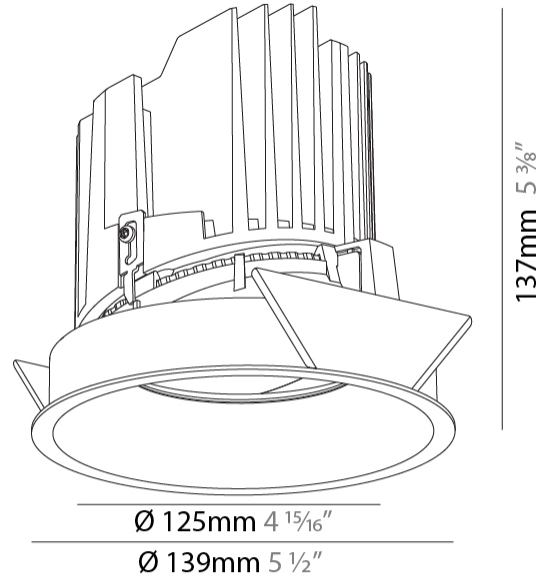

PHYSICAL

Shape: Round
Diameter (mm): 139
Diameter (in): 5 1/2
Height (mm): 137
Height (in): 5 3/8
Ceiling Thickness (mm): 10 / 12.5 / 15
Ceiling Thickness (in): 3/8 or 1/2 or 9/16
Min. Recessing Depth (mm): 150
Min. Recessing Depth (in): 5 7/8
Light Distribution: Adjustable / Downlight
Weight (kg): 0.814
Weight (lbs): 1.79
Fixture Finish: SSR / BKV / CWI / CRY / HAB / LAG / UFT / ITA / RUA / RUR / MIC / FTG / MYG / TWT / LOD / PUS / FRO / FUP / KIA / POP / BLS / SPG / MEY / GOH / GUM / CHC / COM / ABZ / JAG / OBR / MOS / ROR
Fixture Material: Aluminum Die Cast
Cut-out Measurements: 130mm / 5 1/8"

ELECTRICAL

Lamp Type: LED (Zhaga Standard)
Input Wattage (W): 13.2 / 16.5
Total Output Wattage (W): 12 / 14
Dimming: Tri-Mode (Non-Dimming and Phase Dimming (120Vac only) and 0-10V Dimming)
Driver Included: No
Driver Location: Recessed Housing
Driver Type: Constant Current - Universal
Driver Class: Class 2
Housing: See components
Input Voltage (V): 120 - 277
Constant Current (MA): 350

LED

Number of LEDs: 1
Color Temperature (°K): 2700 / 3000 / 3500 / 4000
Max. Delivered Lumen (lm): 870 / 970 / 1039 / 1060
Nominal Lumen (lm): 960 / 1070 / 1156 / 1180
CRI: >90 CRI
Efficiency (%): 90.5
Lamp Life (hrs): 50000

OPTICAL

Reflector°: 10
Adjustability: Rotational 355°; Tilt 10°

RATINGS AND CERTIFICATIONS

Certified By: Certified for North American Standards
IP rating: IP20