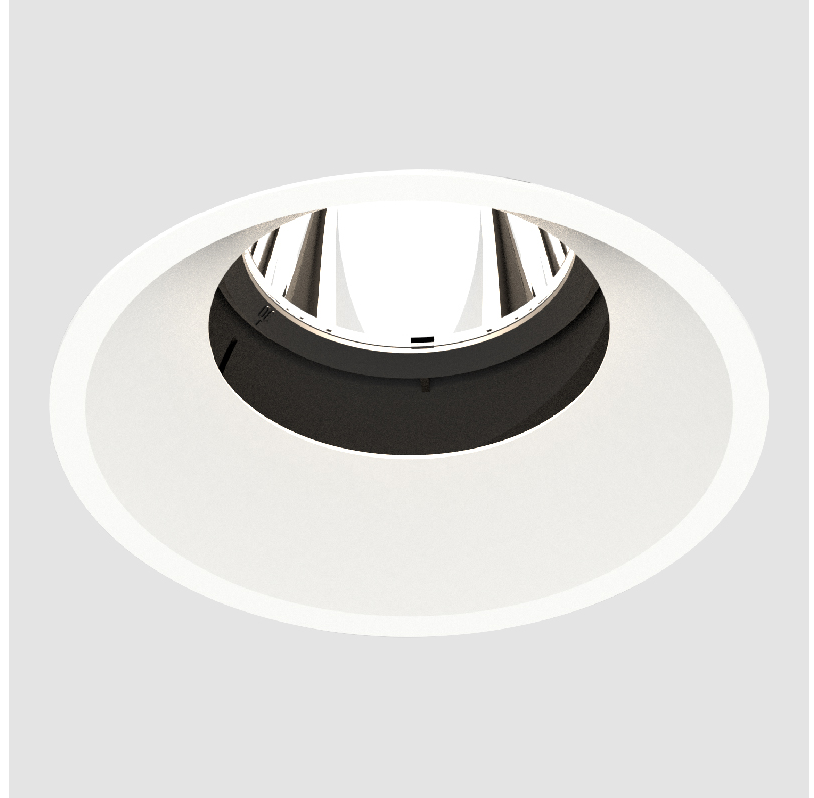

PHYSICAL

Shape: Round
Diameter (mm): 139
Diameter (in): 5 1/2
Height (mm): 137
Height (in): 5 3/8
Ceiling Thickness (mm): 10 / 12.5 / 15
Ceiling Thickness (in): 3/8 or 1/2 or 9/16
Min. Recessing Depth (mm): 150
Min. Recessing Depth (in): 5 7/8
Light Distribution: Adjustable / Downlight
Weight (kg): 0.814
Weight (lbs): 1.79
Fixture Finish: SSR / BKV / CWI / CRY / HAB / LAG / UFT / ITA / RUA / RUR / MIC / FTG / MYG / TWT / LOD / PUS / FRO / FUP / KIA / POP / BLS / SPG / MEY / GOH / GUM / CHC / COM / ABZ / JAG / OBR / MOS / ROR
Fixture Material: Aluminum Die Cast
Cut-out Measurements: 130mm / 5 1/8"

ELECTRICAL

Lamp Type: LED (Zhaga Standard)
Input Wattage (W): 13.2 / 16.5
Total Output Wattage (W): 12 / 14
Dimming: Tri-Mode (Non-Dimming and Phase Dimming (120Vac only) and 0-10V Dimming)
Driver Included: No
Driver Location: Recessed Housing
Driver Type: Constant Current - Universal
Driver Class: Class 2
Housing: See components
Input Voltage (V): 120 - 277
Constant Current (MA): 350

LED

Number of LEDs: 1
Color Temperature (°K): 2700 / 3000 / 3500 / 4000
Max. Delivered Lumen (lm): 870 / 970 / 1039 / 1060
Nominal Lumen (lm): 960 / 1070 / 1156 / 1180
CRI: >90 CRI
Efficiency (%): 90.5
Lamp Life (hrs): 50000

OPTICAL

Reflector°: 10
Adjustability: Rotational 355°; Tilt 10°

RATINGS AND CERTIFICATIONS

Certified By: Certified for North American Standards
IP rating: IP20